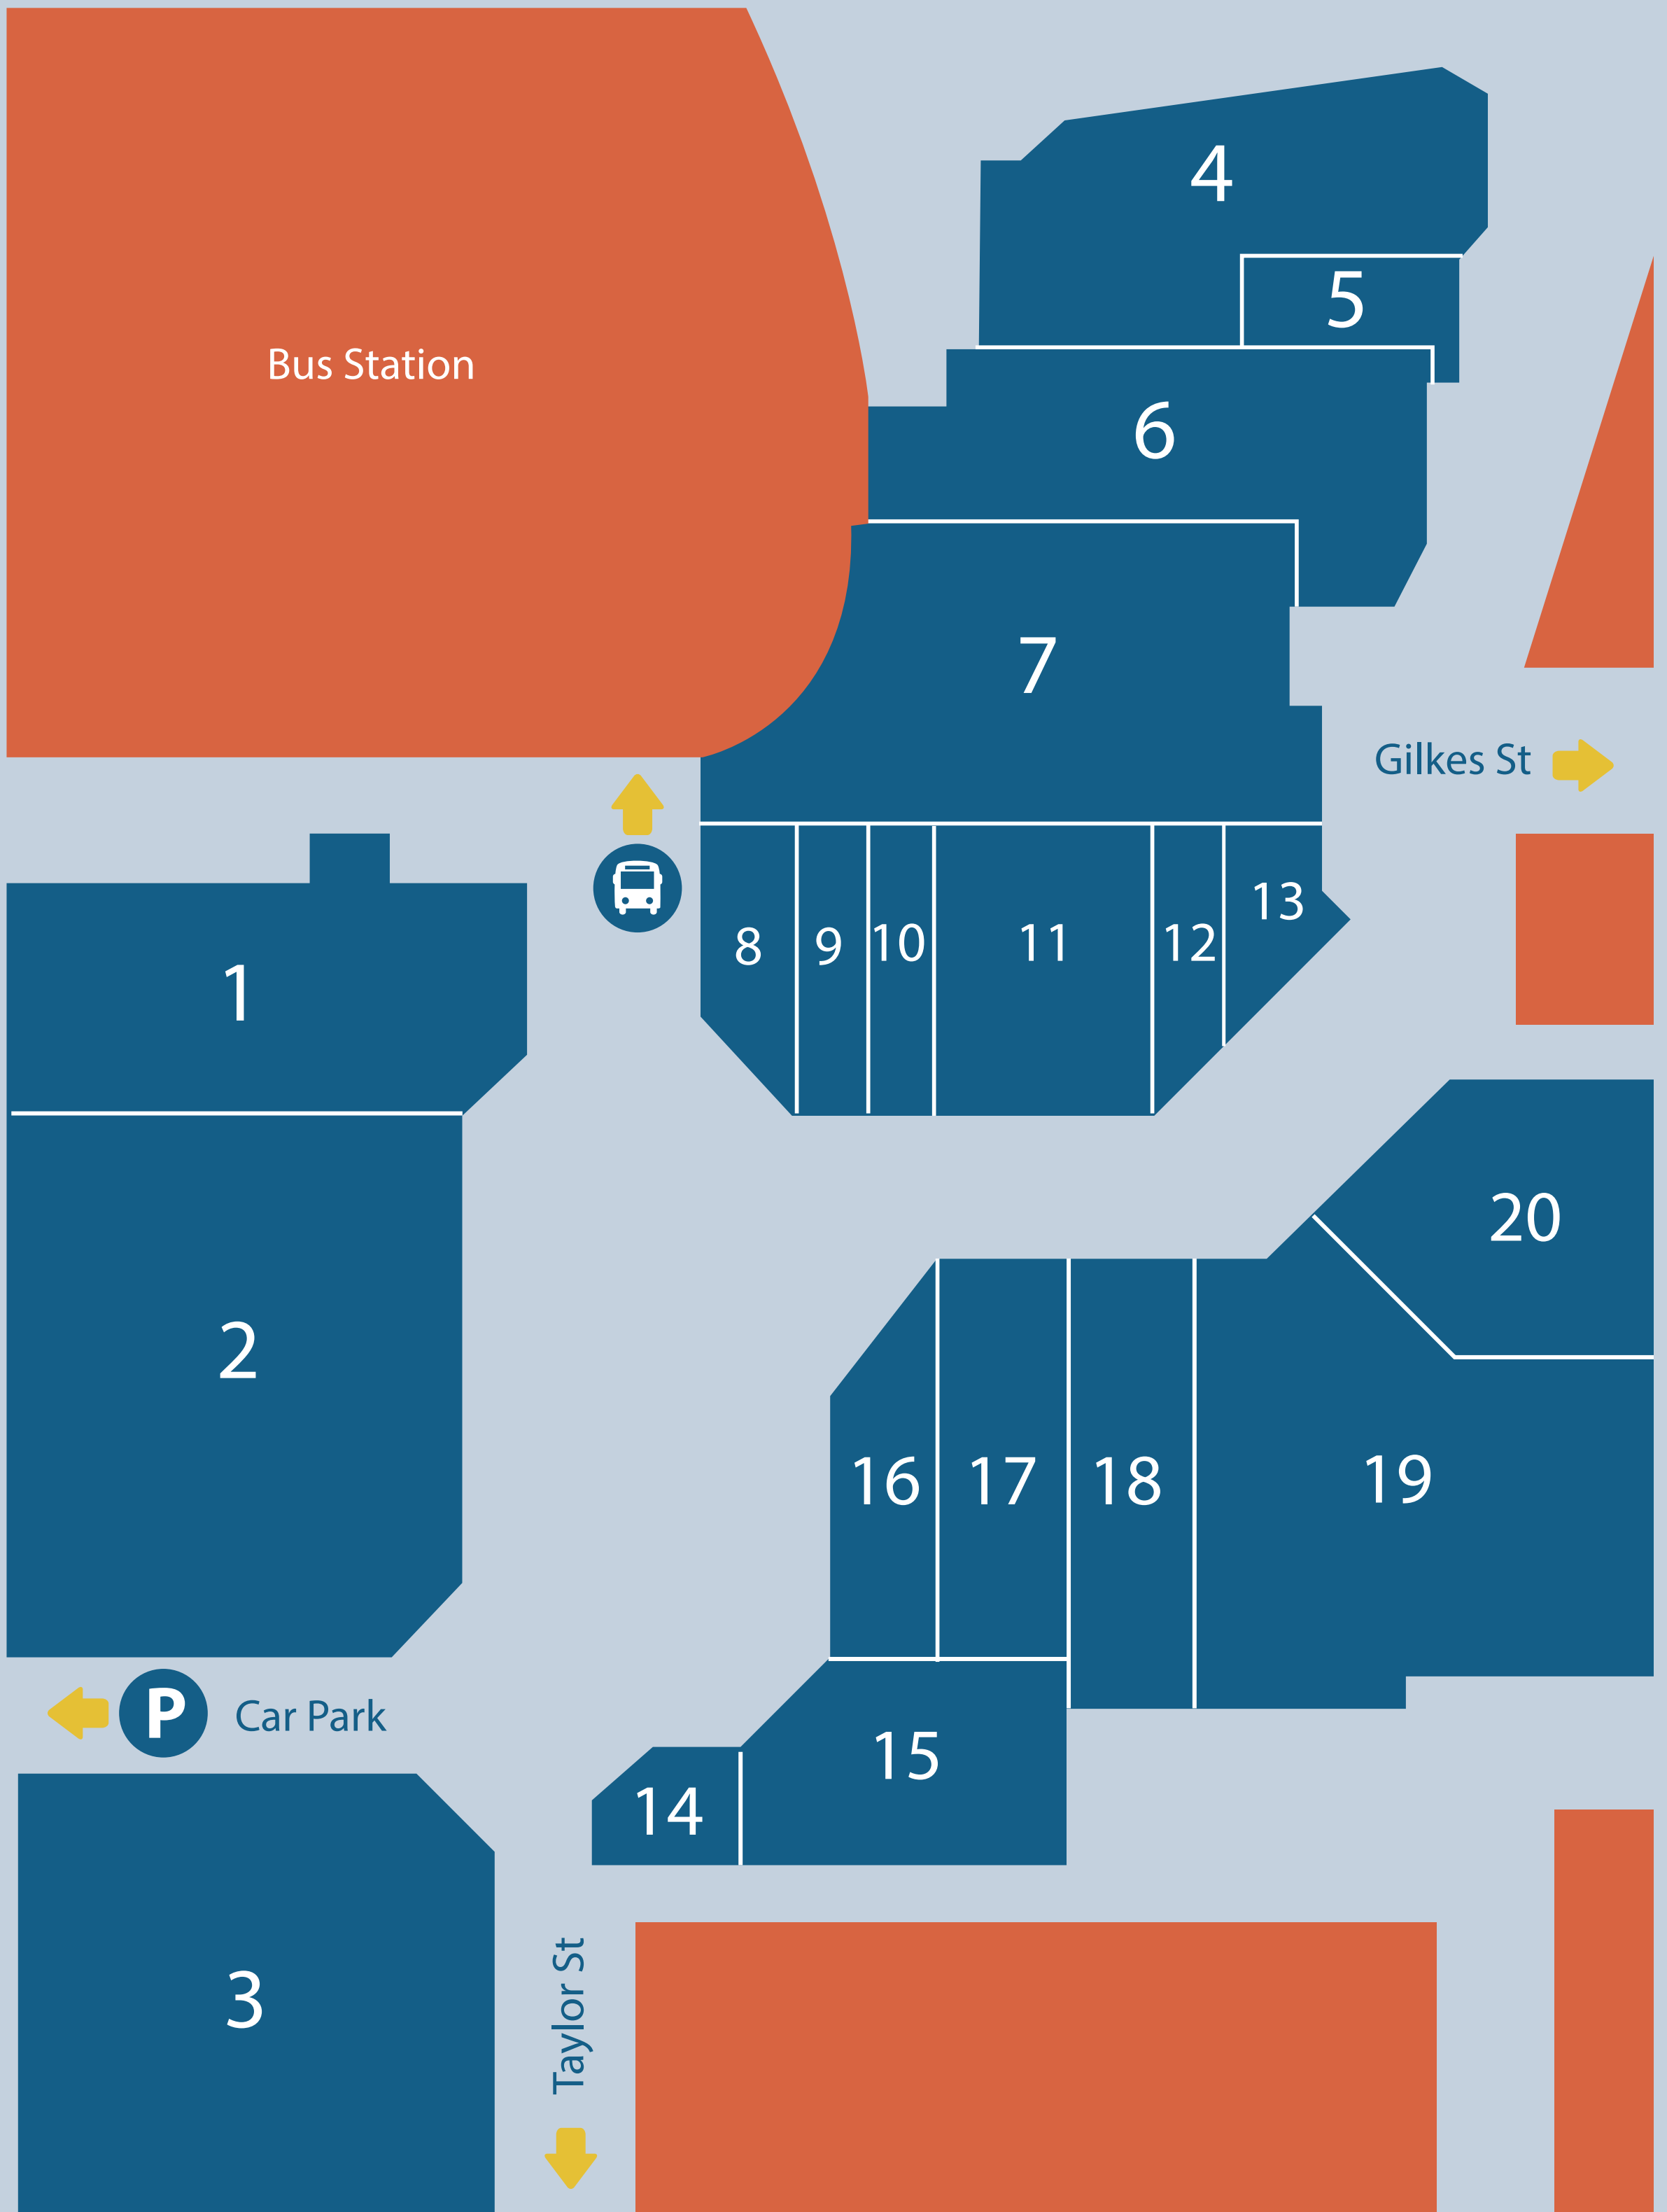

# Store Directory

- 1. Peacocks
- 2. TJ Hughes
- 3. Wilko
- 4. Lloyds No1
- 5. Ladbrokes
- 6. Waterstones

- 7. Poundland (Ground Floor)
- 8. Thomas The Baker
- 9. Vacant
- 10. Vacant
- 11. Vacant
- 12. Protein Superstore

- 13. My Sisters Place
- 14. Vacant
- 15. Vacant
- 16. Brewhouse
- 17. CEX
- 18. The Entertainer

- 19. TK Maxx
- 20. Shelter